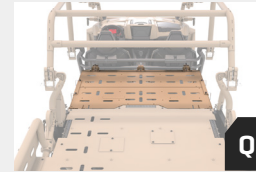

*Pricing, part numbers, descriptions, and pictures are subject to change.

CARGO AREA CONFIGURATIONS

P	SIDE RAIL AND TAILGATE PACKAGE Siderails and a tailgate enclose the rear deck to contain cargo. Provides many attachment points for securing gear and other vehicle accessories.	2890006-383 GREEN
		2890006-686 TAN
Q	EXTENDED DECK Extends the 4-person vehicle storage area when backseats are removed. Folds and hooks onto the tailgate for storage.	2890007-383 GREEN
		2890007-686 TAN
R	MODULAR CARGO SYSTEM (NOT PICTURED) The cargo mod consists of the side gates, tailgate and extended deck to provide both enclosed bed area and additional cargo space.	2889436-383 GREEN
		2889436-686 TAN