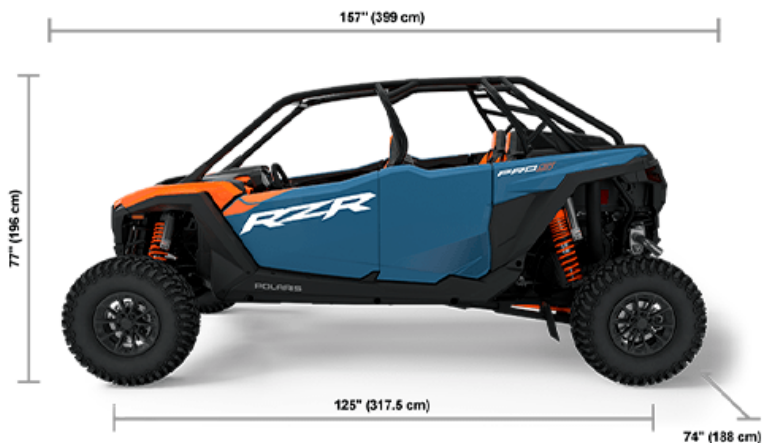

2025 RZR Pro S 4 Premium Orange Burst / Zenith Blue

Key Specifications

181 HP	74" STANCE	28" TRAVEL
------------------	----------------------	----------------------

ENGINE & DRIVETRAIN

Cooling	Liquid
Cylinders Displacement	925cc
Drive System Type	Isolated Xtreme Performance True On-Demand AWD/2WD
Engine Braking System (EBS)	Not Equipped
Engine Type	4-Stroke DOHC Twin Cylinder Turbocharged
Fuel System/Battery	Electric Fuel Injection
Horsepower	181 HP
Transmission/Final Drive	Automatic PVT P/R/N/L/H

DIMENSIONS

Bed Box Dimensions (L x W x H)	26 x 17.7 x 11.5 in (66 x 45 x 29.2 cm)
Box Capacity	300 lb (136 kg)
Estimated Dry Weight	2,272 lbs (1,031 kg)
Fuel Capacity	12 gal (45.4 L)
Ground Clearance	16" (40.6 cm)
Hitch Towing Rating	N/A
Overall Vehicle Size (L x W x H)	157 x 74 x 77 in (399 x 188 x 196 cm)
Payload Capacity	730 lb (331 kg)
Wheelbase	125 in (317.5 cm)

TIRES / WHEELS

Front Tires	32 x 10-15 Maxxis Rampage Fury; 8-Ply Rated; Wheel Size 15x7
Rear Tires	32 x 10-15 Maxxis Rampage Fury; 8-Ply Rated; Wheel Size 15x7
Wheels	15" Cast Aluminum Rim with 5-Lug Pattern

SUSPENSION

Electronic Suspension Control System	Not Equipped
Front Shocks	Walker Evans® 2.5" Velocity Needle Shock with 16-Position Adjustable Clickers
Front Suspension	Light Weight Boxed Dual A-Arm with 3 Piece Stabilizer Bar and 27" (68.6 cm) Usable Travel, 22.25" (56.5 cm) Wheel Travel, Unitized Hubs
Rear Shocks	Walker Evans® 3.0" Velocity Needle Shock with 16-Position Adjustable Clickers
Rear Suspension	